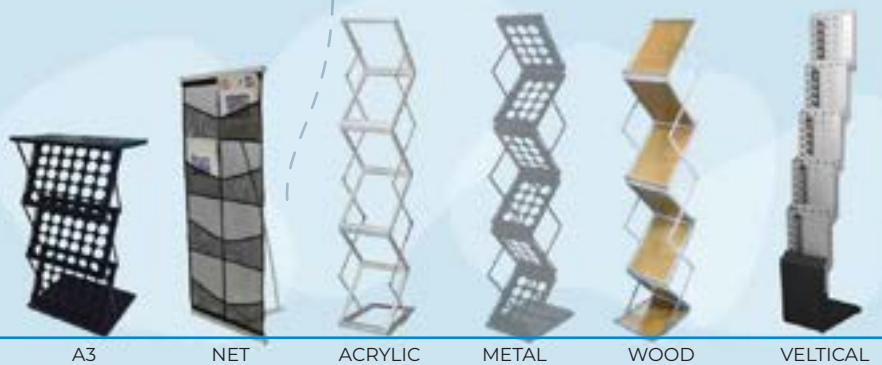

Telescopic

· 3M, 4M, 5M

Wheel of Fortune

· Diameter : 30cm / 80cm

Brochure Stand Series

A3

NET

ACRYLIC